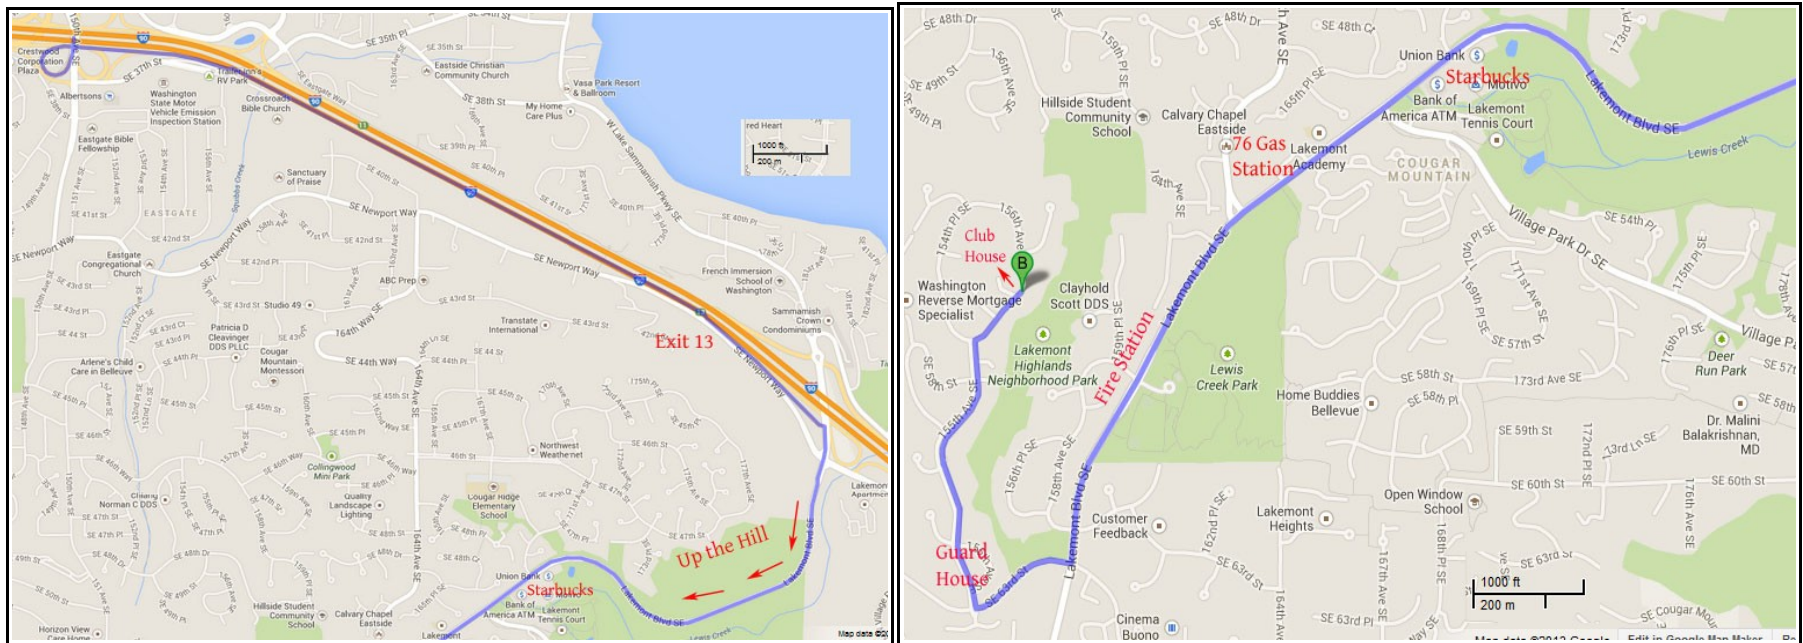

From HYATT House to the Summit Clubhouse

- Head South on 139th Ave SE toward SE Eastgate Way
- Turn left onto SE Eastgate Way, and take 1st right onto 150th Ave SE
- Merge onto I-90 East toward Spokane for 2.0 miles
- Take first exit (Exit - 13) toward SE Newport Way, turning right onto Lakemont SE for 2.3 miles, up the hill
- Turn right onto SE 63rd St, shortly after Fire Station
- Take 1st right onto 155th Ave SE up the hill (there is a guard-house at which you don't have to stop, although you could nod in a friendly manner if you so desire)
- Turn right onto 156th Ave SE. Summit Clubhouse will be on the left.

From Embassy Suites to the Summit Clubhouse

- Head Southwest on 156th Ave SE
- Take 1st right onto SE Eastgate Way
- Turn left onto 150th Ave SE and Merge onto I-90 East toward Spokane for 2.0 miles
- Take first exit (Exit - 13) toward SE Newport Way, turning right onto Lakemont SE for 2.3 miles, up the hill
- Turn right onto SE 63rd St, shortly after Fire Station
- Take 1st right onto 155th Ave SE up the hill (there is a guard-house at which you don't have to stop, although you could nod in a friendly manner if you so desire)
- Turn right onto 156th Ave SE. Summit Clubhouse will be on the left